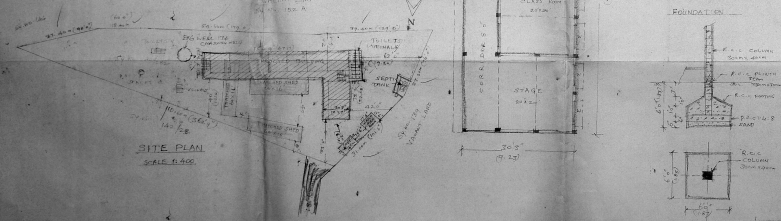

SCALE 1:100

RECOMMENDED BY THE
MUNICIPALITY
CHENNAI-600 005

VIVEKANANDA EDUCATIONAL TRUST
142/2B2
NADUKUTHAGAI
CHENGAI MGR DISTRICT