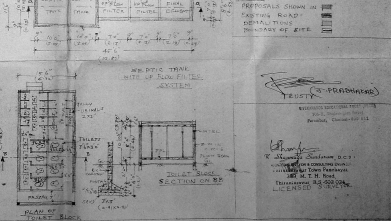

SCALE 1:100

RECOMMENDED BY THE
MUNICIPALITY
CHENNAI-600 005

VIVEKANANDA EDUCATIONAL TRUST
142/2B2
NADUKUTHAGAI
CHENGAI MGR DISTRICT