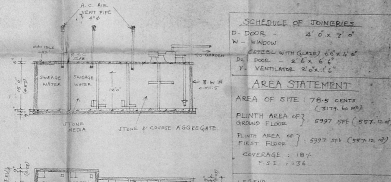

SCALE 1:100

RECOMMENDED BY THE
MUNICIPALITY
CHENNAI-600 005

VIVEKANANDA EDUCATIONAL TRUST
142/2B2
NADUKUTHAGAI
CHENGAI MGR DISTRICT